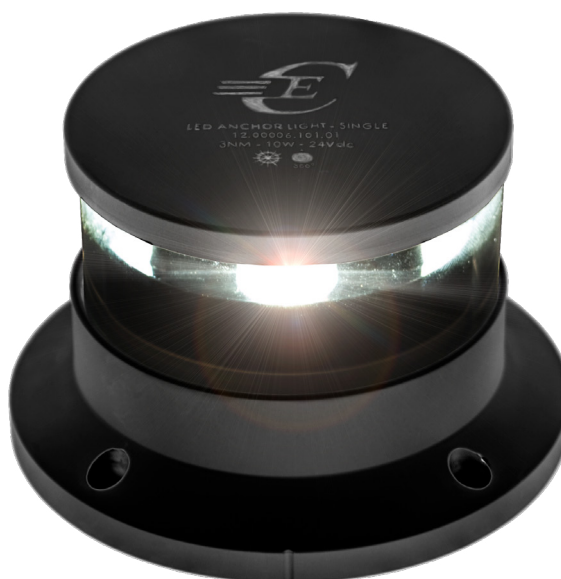

## DATA SHEET SINGLE LIGHTS

360°

## ANCHOR LIGHT

FOR MOTOR YACHT AND SAILING VESSEL UP TO 50mt

VISIBILITY [NM]: >3

POWER [W]: 6.5

Possibility to be combined

Accessories on page 52

### TECHNICAL FEATURES

Dimensions

Ø: 110mm | h: 75mm

Operating voltage

24 VDC

(Range of operating voltage: 18÷32 VDC)

Current on leds

Constant in the range of Operating Voltage

Transparent Borosilicate Glass