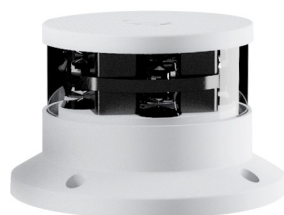

ORDER CODE

ALUMINIUM GREY
code: CE NL D 06 GA